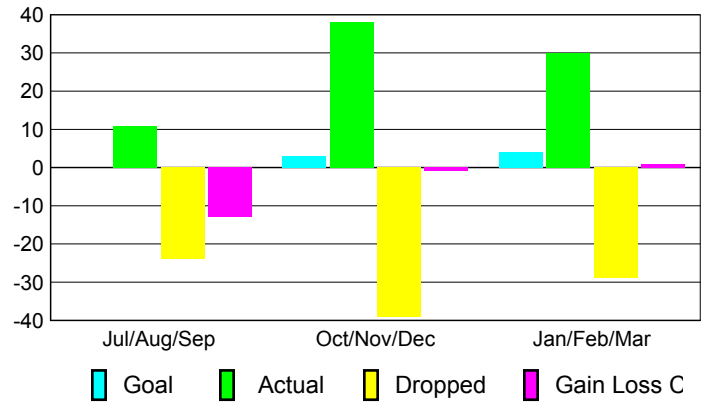

Membership Results 2008-2009

Goal, New, Dropped, Gain/Loss