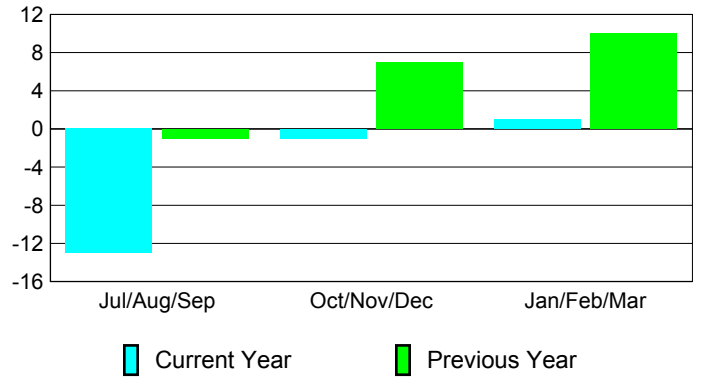

Comparison of Membership Gain/Loss

Current Year Compared to the Previous Year